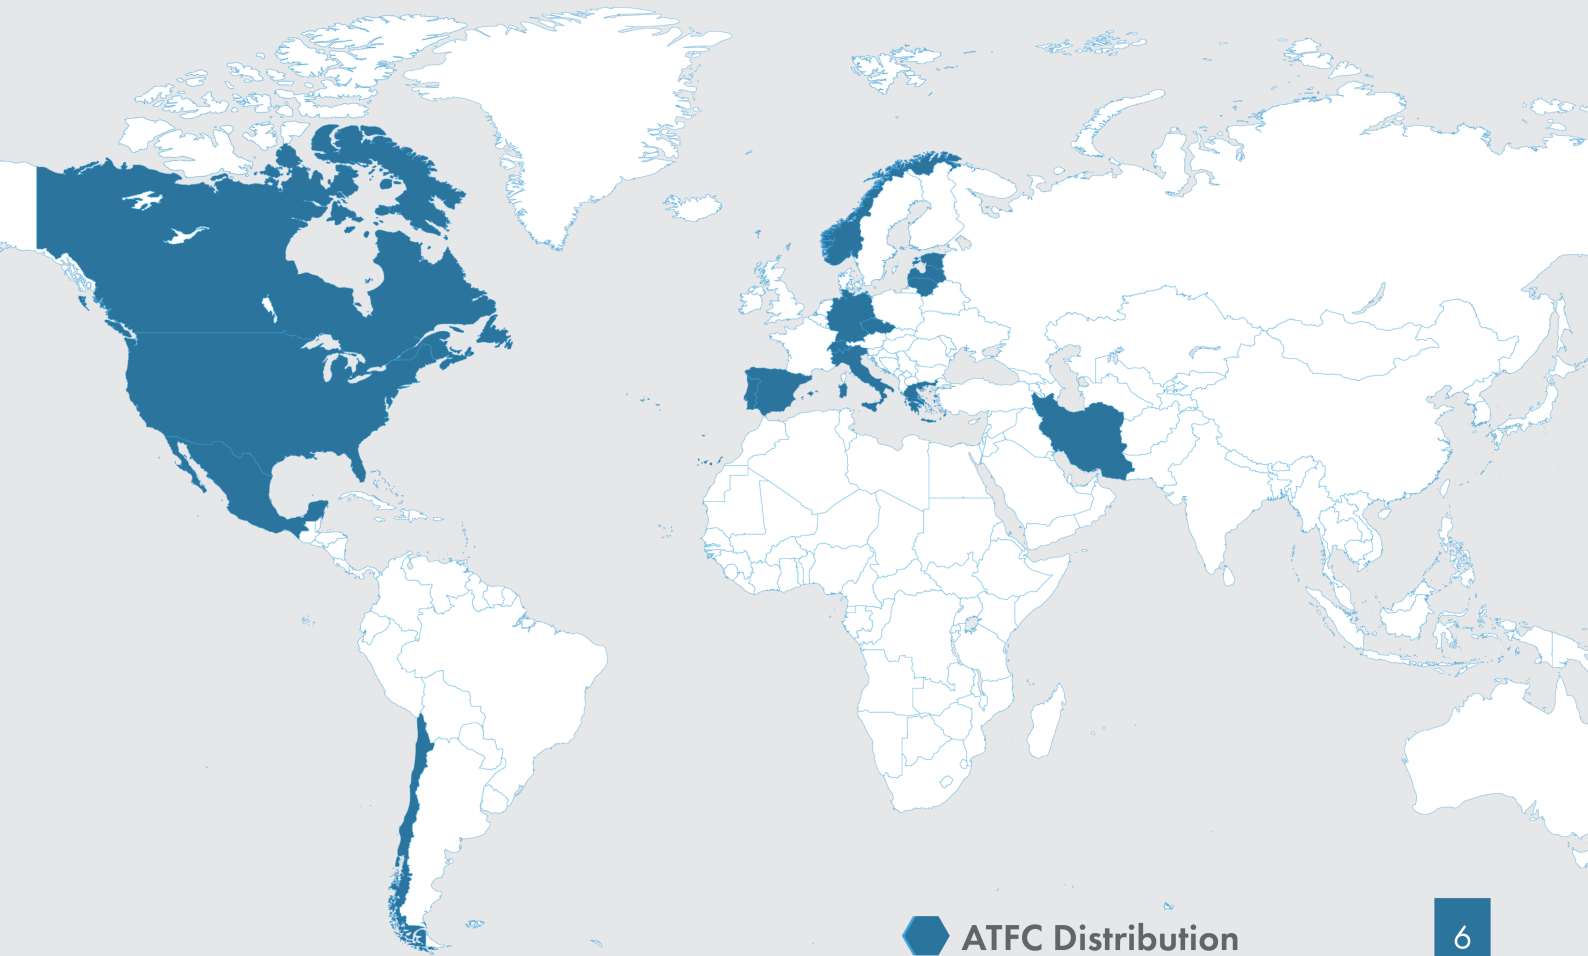

◆ ATFC Distribution